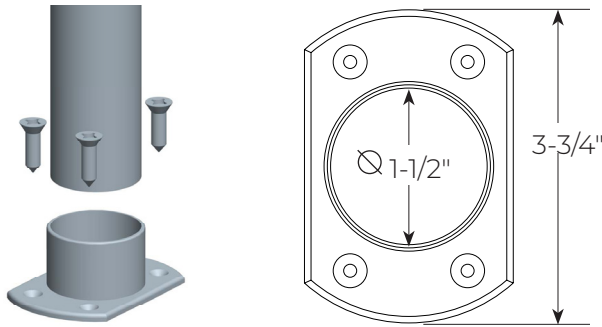

ABOVE-COUNTER INSTALLATION FOR DECO ENGINEERED POSTS - NARROW FLANGE

1-1/2" Narrow Flange

ABOVE-COUNTER INSTALLATION FOR DECO ENGINEERED POSTS - ROUND FLANGE

1" Round Flange

1-1/2" Round Flange

ABOVE-COUNTER INSTALLATION FOR DECO ENGINEERED POSTS - RECTANGULAR/SQUARE FLANGE

Rectangular Flange

Square Flange

UNDER-COUNTER INSTALLATION FOR DECO ENGINEERED FOR ROUND POSTS (requires under-counter reinforcement and access)

1" Round

1-1/2" Round

UNDER-COUNTER INSTALLATION FOR RECTANGLE POSTS (requires under-counter reinforcement and access)

1" Square

1-1/2" Square

1" x 2" Rectangle