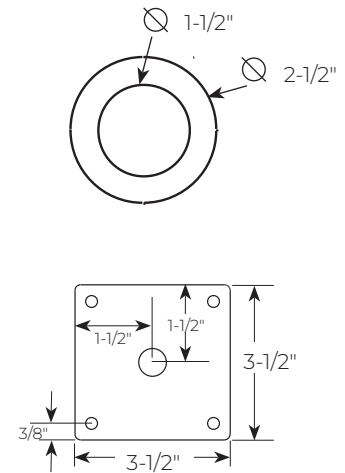

ABOVE-COUNTER INSTALLATION FOR DECO ENGINEERED POSTS - NARROW FLANGE

1-1/2" Narrow Flange

ABOVE-COUNTER INSTALLATION FOR DECO ENGINEERED POSTS - ROUND FLANGE

1" Round Flange

1-1/2" Round Flange

ABOVE-COUNTER INSTALLATION FOR DECO ENGINEERED POSTS - RECTANGULAR/SQUARE FLANGE

Rectangular Flange

Square Flange

UNDER-COUNTER INSTALLATION FOR DECO ENGINEERED FOR ROUND POSTS (requires under-counter reinforcement and access)

1" Round

1-1/2" Round

UNDER-COUNTER INSTALLATION FOR RECTANGLE POSTS (requires under-counter reinforcement and access)

1" Square

1-1/2" Square

1" x 2" Rectangle