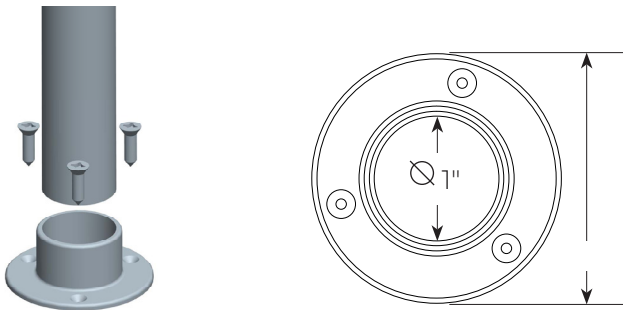

ABOVE-COUNTER INSTALLATION FOR DECO ENGINEERED POSTS - NARROW FLANGE

1-1/2" Narrow Flange

ABOVE-COUNTER INSTALLATION FOR DECO ENGINEERED POSTS - ROUND FLANGE

1" Round Flange

1-1/2" Round Flange

ABOVE-COUNTER INSTALLATION FOR DECO ENGINEERED POSTS - RECTANGULAR/SQUARE FLANGE

Rectangular Flange

Square Flange

UNDER-COUNTER INSTALLATION FOR DECO ENGINEERED FOR ROUND POSTS (requires under-counter reinforcement and access)

1" Round

1-1/2" Round

UNDER-COUNTER INSTALLATION FOR RECTANGLE POSTS (requires under-counter reinforcement and access)

1" Square

1-1/2" Square

1" x 2" Rectangle