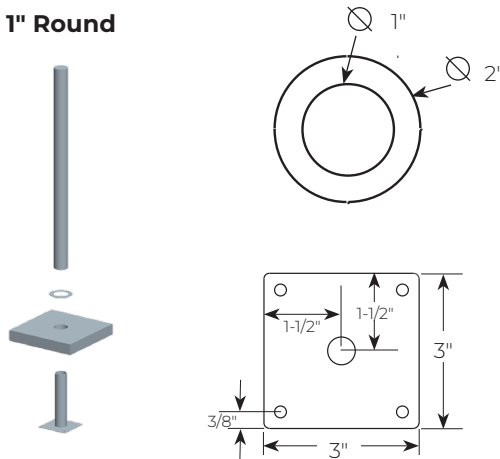

ABOVE-COUNTER INSTALLATION FOR DECO ENGINEERED POSTS - NARROW FLANGE

1-1/2" Narrow Flange

ABOVE-COUNTER INSTALLATION FOR DECO ENGINEERED POSTS - ROUND FLANGE

1" Round Flange

1-1/2" Round Flange

ABOVE-COUNTER INSTALLATION FOR DECO ENGINEERED POSTS - RECTANGULAR/SQUARE FLANGE

Rectangular Flange

Square Flange

UNDER-COUNTER INSTALLATION FOR DECO ENGINEERED FOR ROUND POSTS (requires under-counter reinforcement and access)

1" Round

1-1/2" Round

UNDER-COUNTER INSTALLATION FOR RECTANGLE POSTS (requires under-counter reinforcement and access)

1" Square

1-1/2" Square

1" x 2" Rectangle