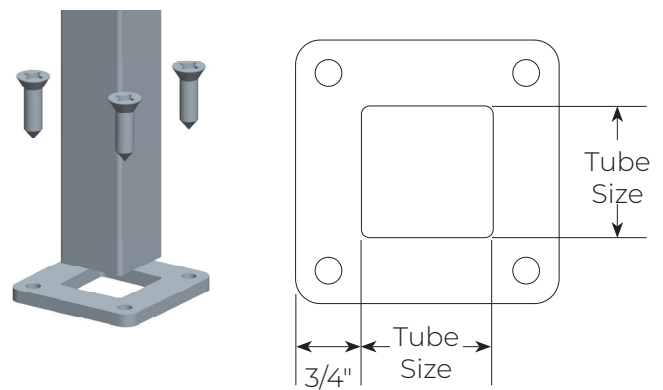

ABOVE-COUNTER INSTALLATION FOR DECO ENGINEERED POSTS - NARROW FLANGE

1-1/2" Narrow Flange

ABOVE-COUNTER INSTALLATION FOR DECO ENGINEERED POSTS - ROUND FLANGE

1" Round Flange

1-1/2" Round Flange

ABOVE-COUNTER INSTALLATION FOR DECO ENGINEERED POSTS - RECTANGULAR/SQUARE FLANGE

Rectangular Flange

Square Flange

UNDER-COUNTER INSTALLATION FOR DECO ENGINEERED FOR ROUND POSTS (requires under-counter reinforcement and access)

1" Round

1-1/2" Round

UNDER-COUNTER INSTALLATION FOR RECTANGLE POSTS (requires under-counter reinforcement and access)

1" Square

1-1/2" Square

1" x 2" Rectangle