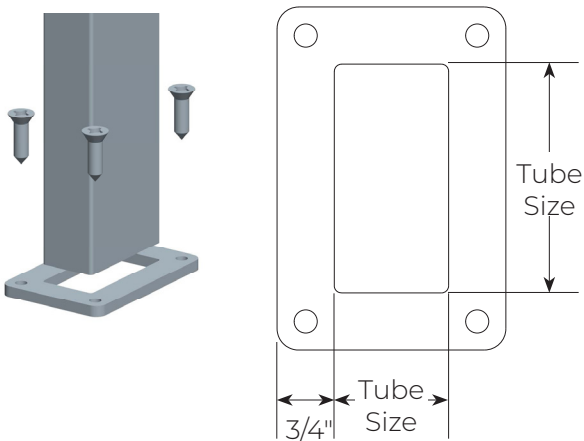

ABOVE-COUNTER INSTALLATION FOR DECO ENGINEERED POSTS - NARROW FLANGE

1-1/2" Narrow Flange

ABOVE-COUNTER INSTALLATION FOR DECO ENGINEERED POSTS - ROUND FLANGE

1" Round Flange

1-1/2" Round Flange

ABOVE-COUNTER INSTALLATION FOR DECO ENGINEERED POSTS - RECTANGULAR/SQUARE FLANGE

Rectangular Flange

Square Flange

UNDER-COUNTER INSTALLATION FOR DECO ENGINEERED FOR ROUND POSTS (requires under-counter reinforcement and access)

1" Round

1-1/2" Round

UNDER-COUNTER INSTALLATION FOR RECTANGLE POSTS (requires under-counter reinforcement and access)

1" Square

1-1/2" Square

1" x 2" Rectangle