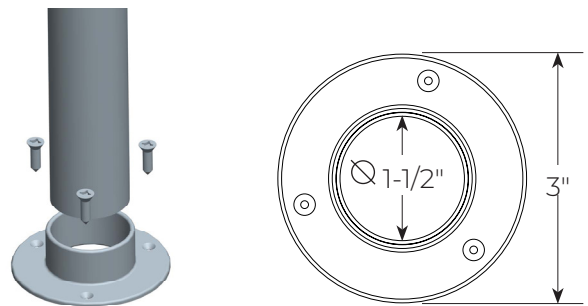

ABOVE-COUNTER INSTALLATION FOR DECO ENGINEERED POSTS - NARROW FLANGE

1-1/2" Narrow Flange

ABOVE-COUNTER INSTALLATION FOR DECO ENGINEERED POSTS - ROUND FLANGE

1" Round Flange

1-1/2" Round Flange

ABOVE-COUNTER INSTALLATION FOR DECO ENGINEERED POSTS - RECTANGULAR/SQUARE FLANGE

Rectangular Flange

Square Flange

UNDER-COUNTER INSTALLATION FOR DECO ENGINEERED FOR ROUND POSTS (requires under-counter reinforcement and access)

1" Round

1-1/2" Round

UNDER-COUNTER INSTALLATION FOR RECTANGLE POSTS (requires under-counter reinforcement and access)

1" Square

1-1/2" Square

1" x 2" Rectangle