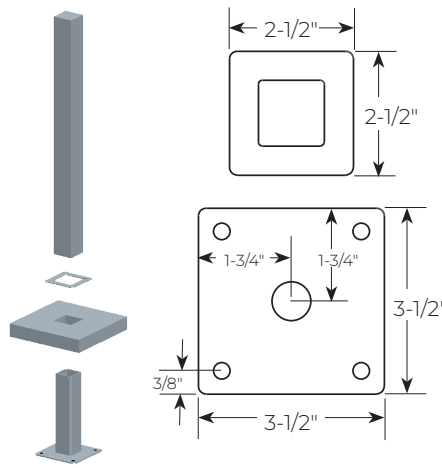

ABOVE-COUNTER INSTALLATION FOR DECO ENGINEERED POSTS - NARROW FLANGE

1-1/2" Narrow Flange

ABOVE-COUNTER INSTALLATION FOR DECO ENGINEERED POSTS - ROUND FLANGE

1" Round Flange

1-1/2" Round Flange

ABOVE-COUNTER INSTALLATION FOR DECO ENGINEERED POSTS - RECTANGULAR/SQUARE FLANGE

Rectangular Flange

Square Flange

UNDER-COUNTER INSTALLATION FOR DECO ENGINEERED FOR ROUND POSTS (requires under-counter reinforcement and access)

1" Round

1-1/2" Round

UNDER-COUNTER INSTALLATION FOR RECTANGLE POSTS (requires under-counter reinforcement and access)

1" Square

1-1/2" Square

1" x 2" Rectangle