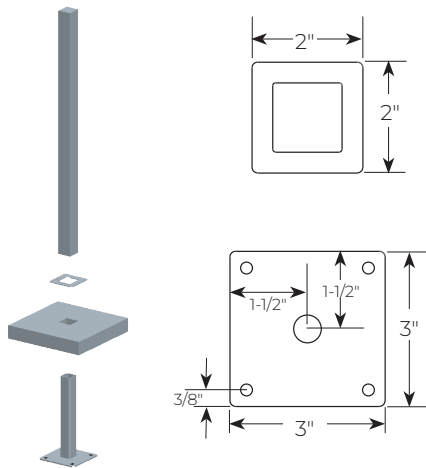

ABOVE-COUNTER INSTALLATION FOR DECO ENGINEERED POSTS - NARROW FLANGE

1-1/2" Narrow Flange

ABOVE-COUNTER INSTALLATION FOR DECO ENGINEERED POSTS - ROUND FLANGE

1" Round Flange

1-1/2" Round Flange

ABOVE-COUNTER INSTALLATION FOR DECO ENGINEERED POSTS - RECTANGULAR/SQUARE FLANGE

Rectangular Flange

Square Flange

UNDER-COUNTER INSTALLATION FOR DECO ENGINEERED FOR ROUND POSTS (requires under-counter reinforcement and access)

1" Round

1-1/2" Round

UNDER-COUNTER INSTALLATION FOR RECTANGLE POSTS (requires under-counter reinforcement and access)

1" Square

1-1/2" Square

1" x 2" Rectangle